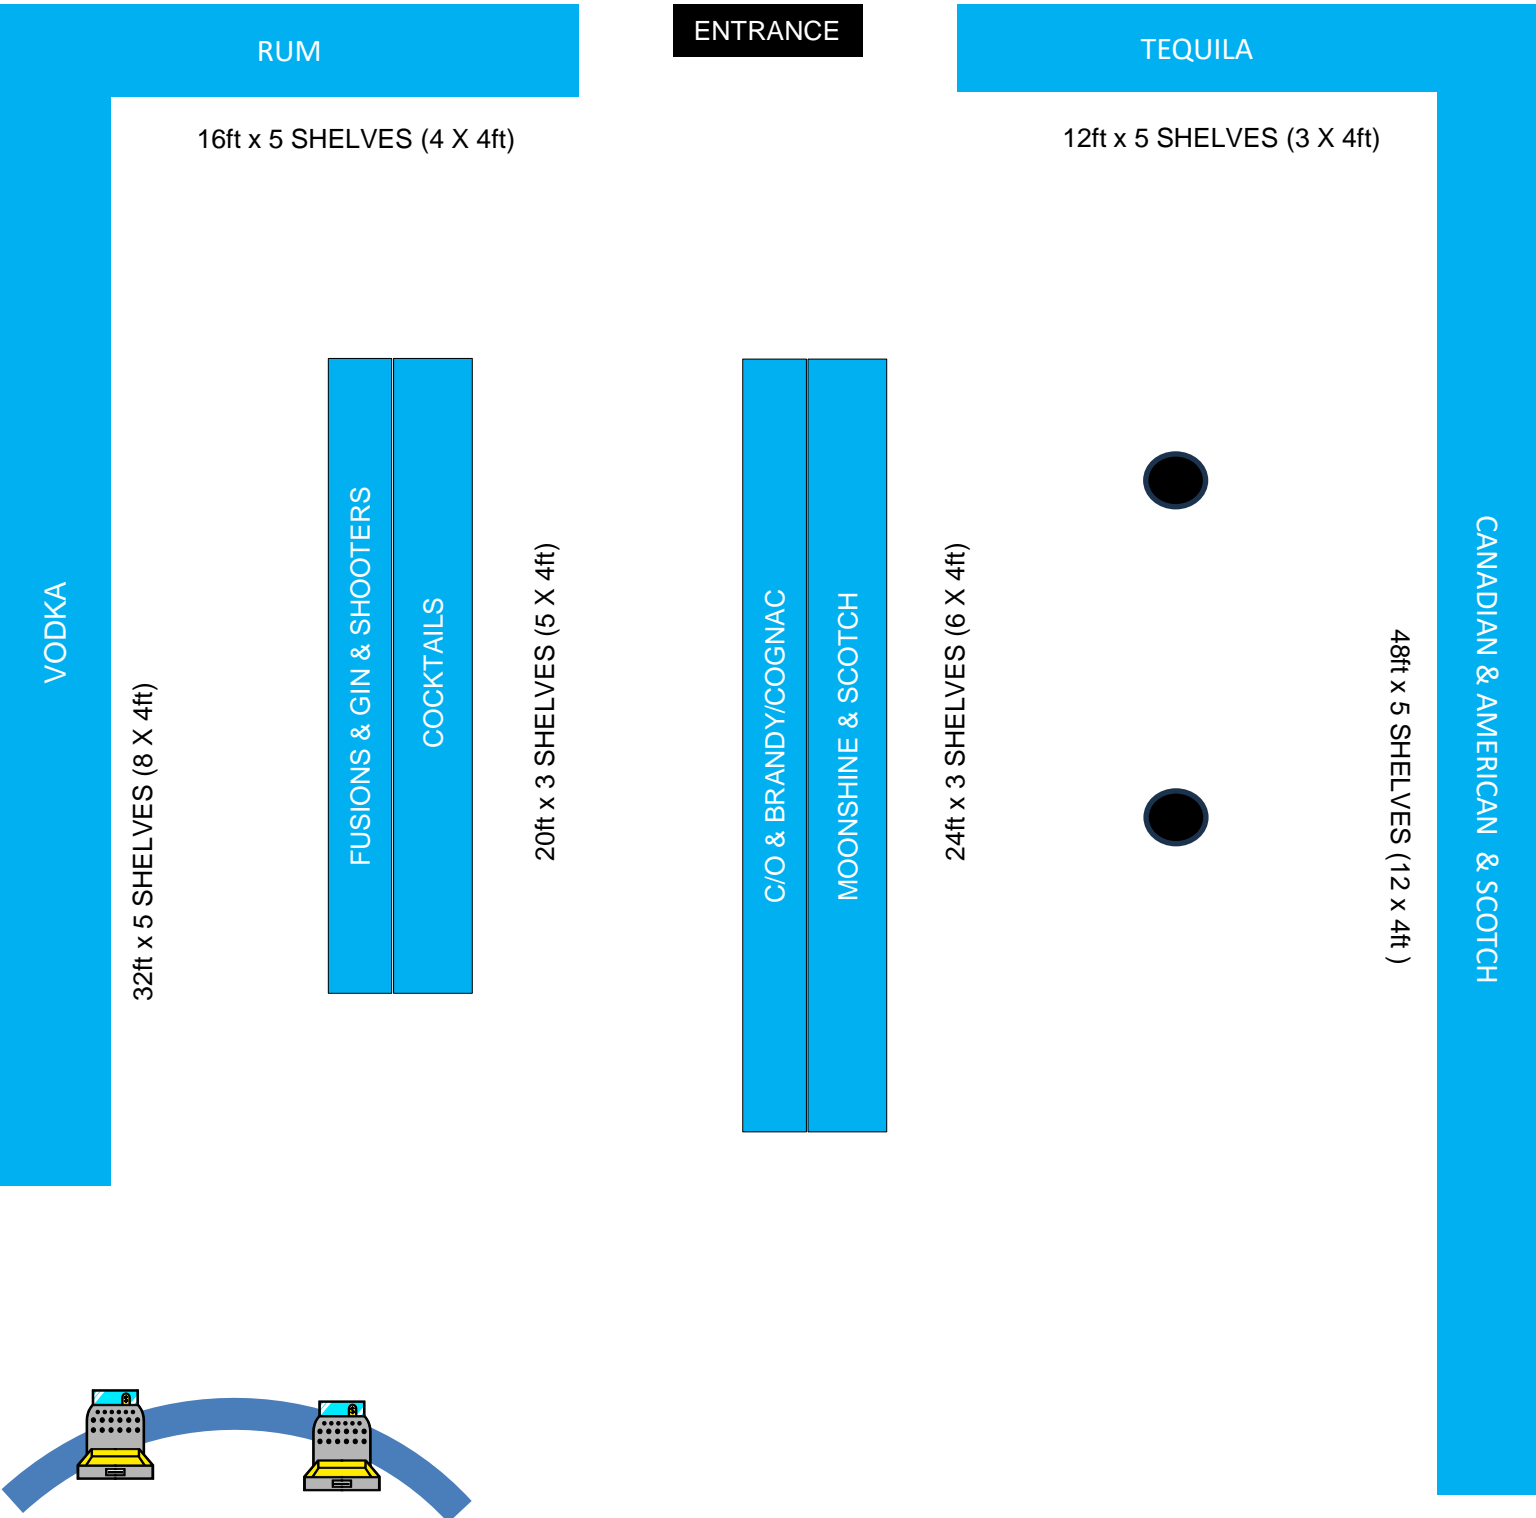

ABC #141
7820 Moffett Rd
Semmes, AL 36575
251-645-8146

884 In ft regular shelving
SKU'S
Reset Date: 6/24

RUM

ENTRANCE

TEQUILA

16ft x 5 SHELVES (4 X 4ft)

12ft x 5 SHELVES (3 X 4ft)

VODKA

32ft x 5 SHELVES (8 X 4ft)

FUSIONS & GIN & SHOOTERS
COCKTAILS

20ft x 3 SHELVES (5 X 4ft)

C/O & BRANDY/COGNAC
MOONSHINE & SCOTCH

24ft x 3 SHELVES (6 X 4ft)

48ft x 5 SHELVES (12 X 4ft)

CANADIAN & AMERICAN & SCOTCH

OFFICE

EXIT

ENTRANCE