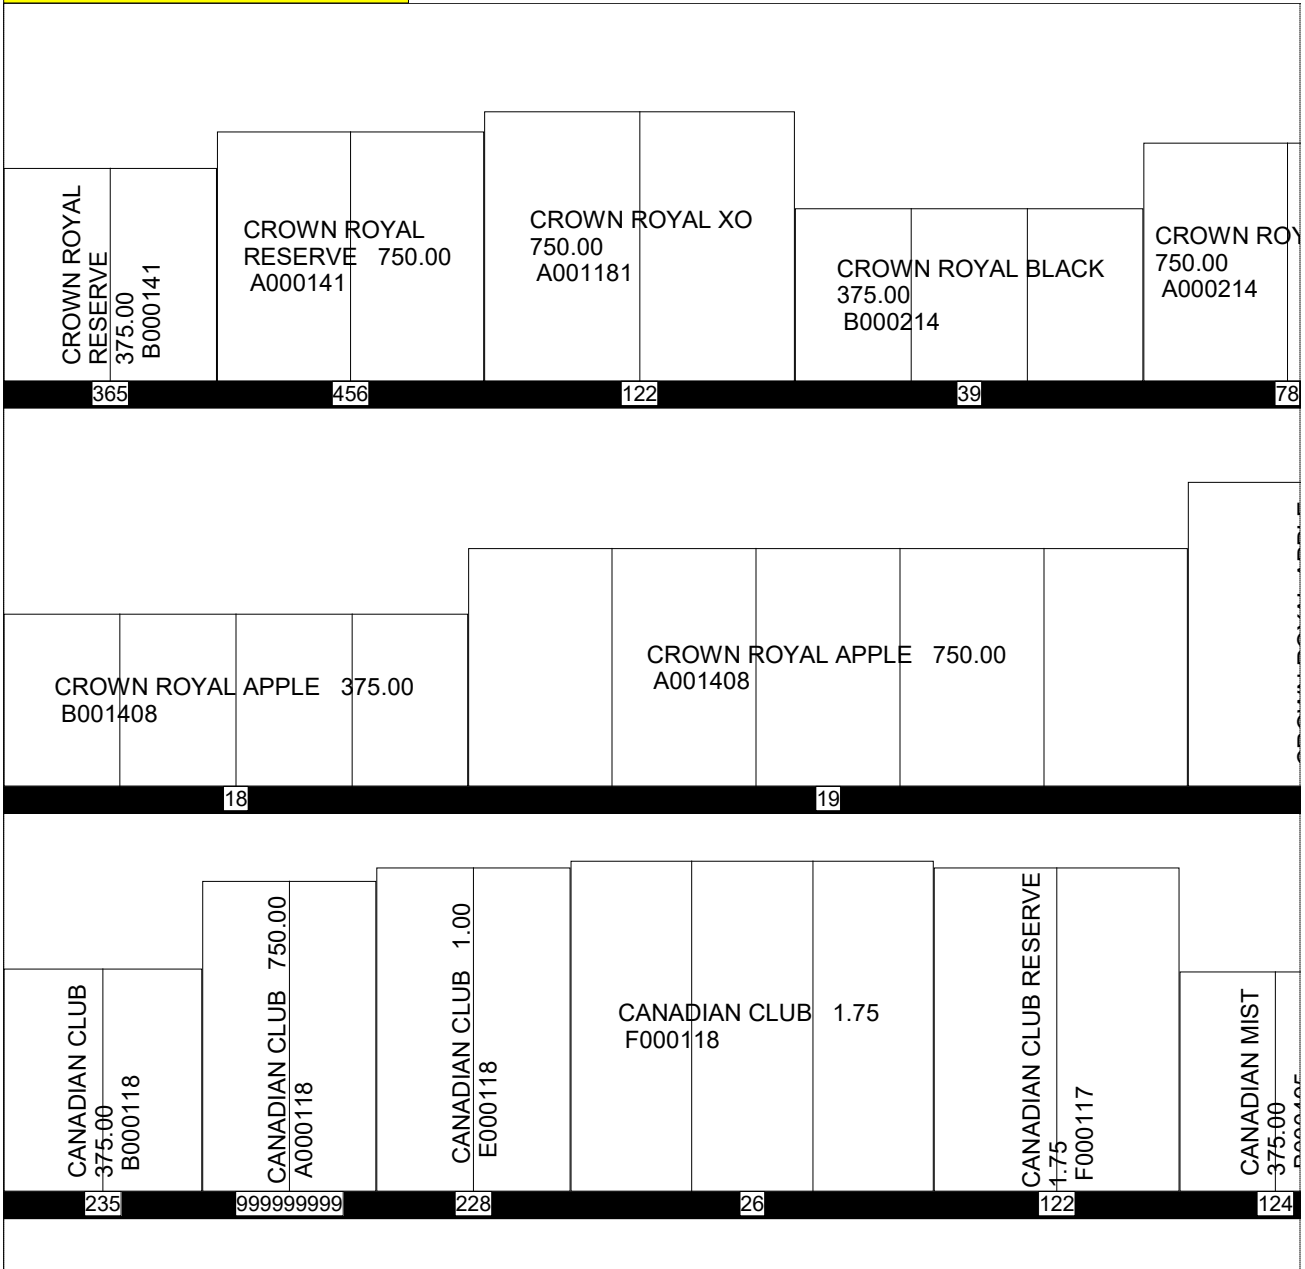

0

12

24

36

48

ABC # 22

16FT X 3 SHELF CANADIAN

FRONT