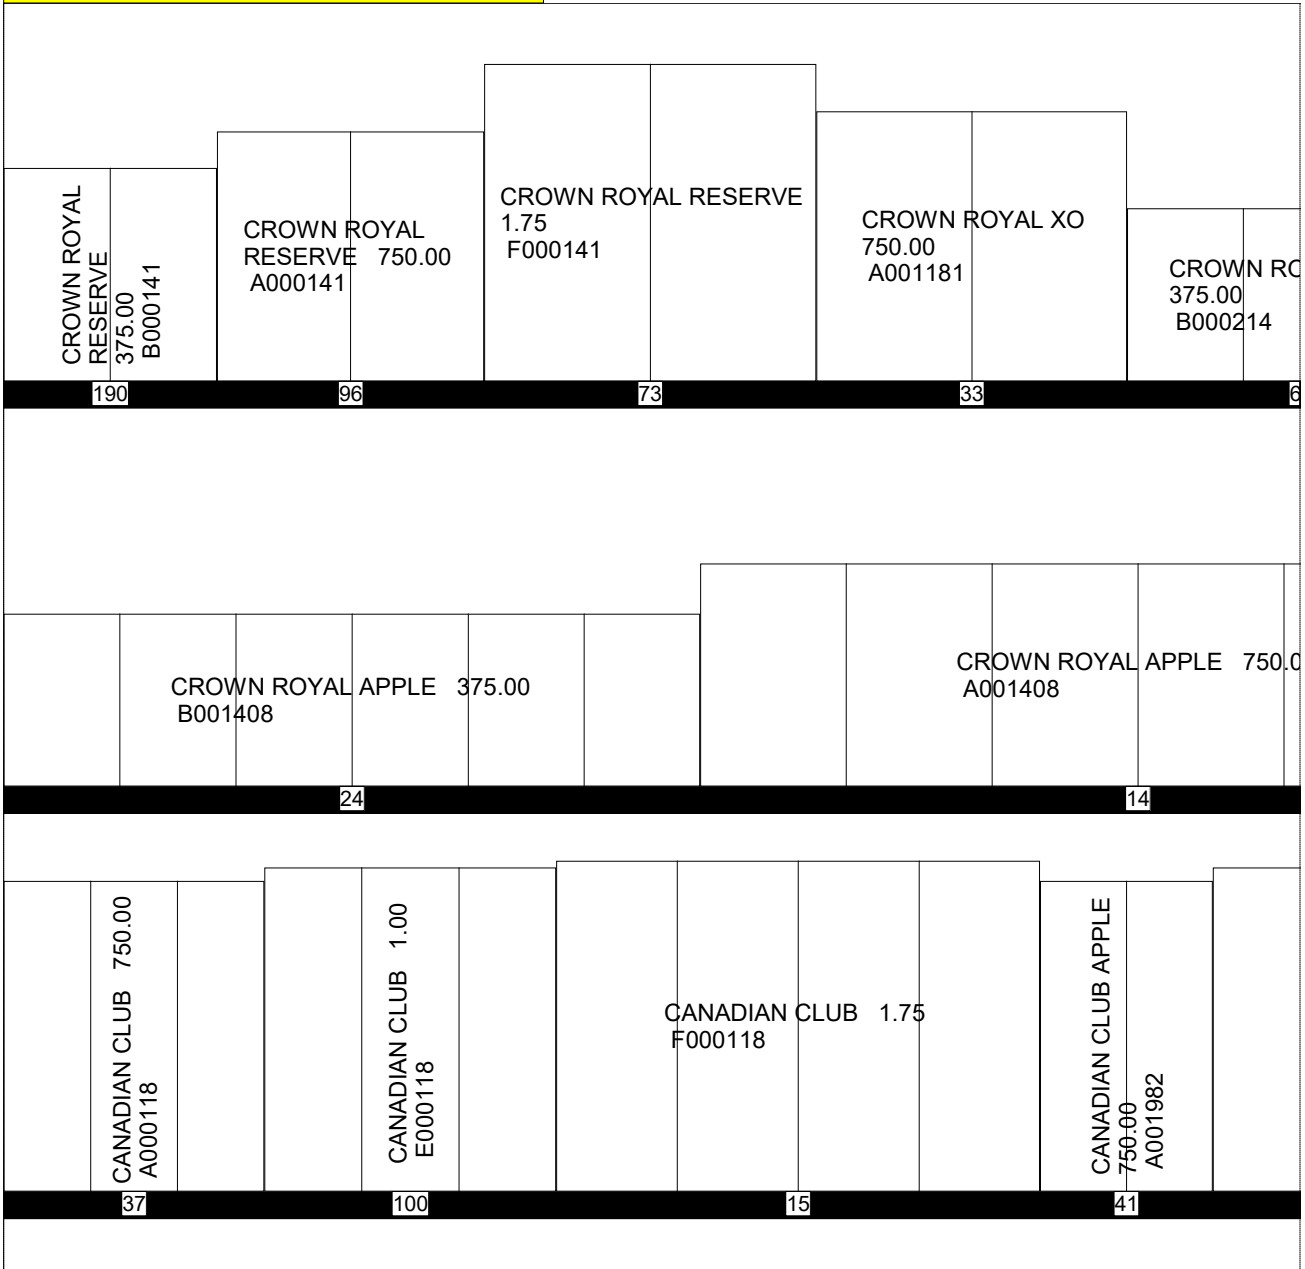

ABC # 26

24FT X 3 SHELF CANADIAN & CLOSEOUT

FRONT

4 ft

0 12 24 36 48

ABC # 26

24FT X 3 SHELF CANADIAN & CLOSEOUT

FRONT