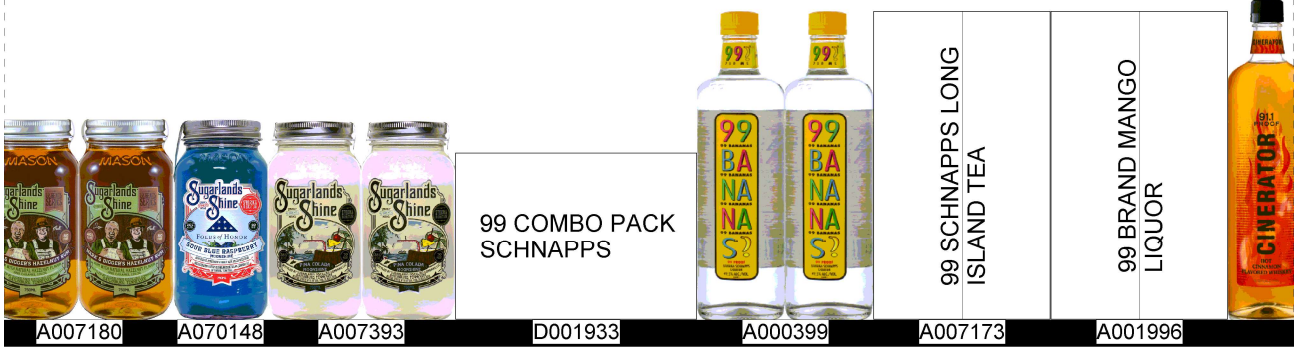

A007180

A070148

A007393

D001933

A000399

A007173

A001996

99 COMBO PACK SCHNAPPS

99 SCHNAPPS LONG ISLAND TEA

99 BRAND MANGO LIQUOR